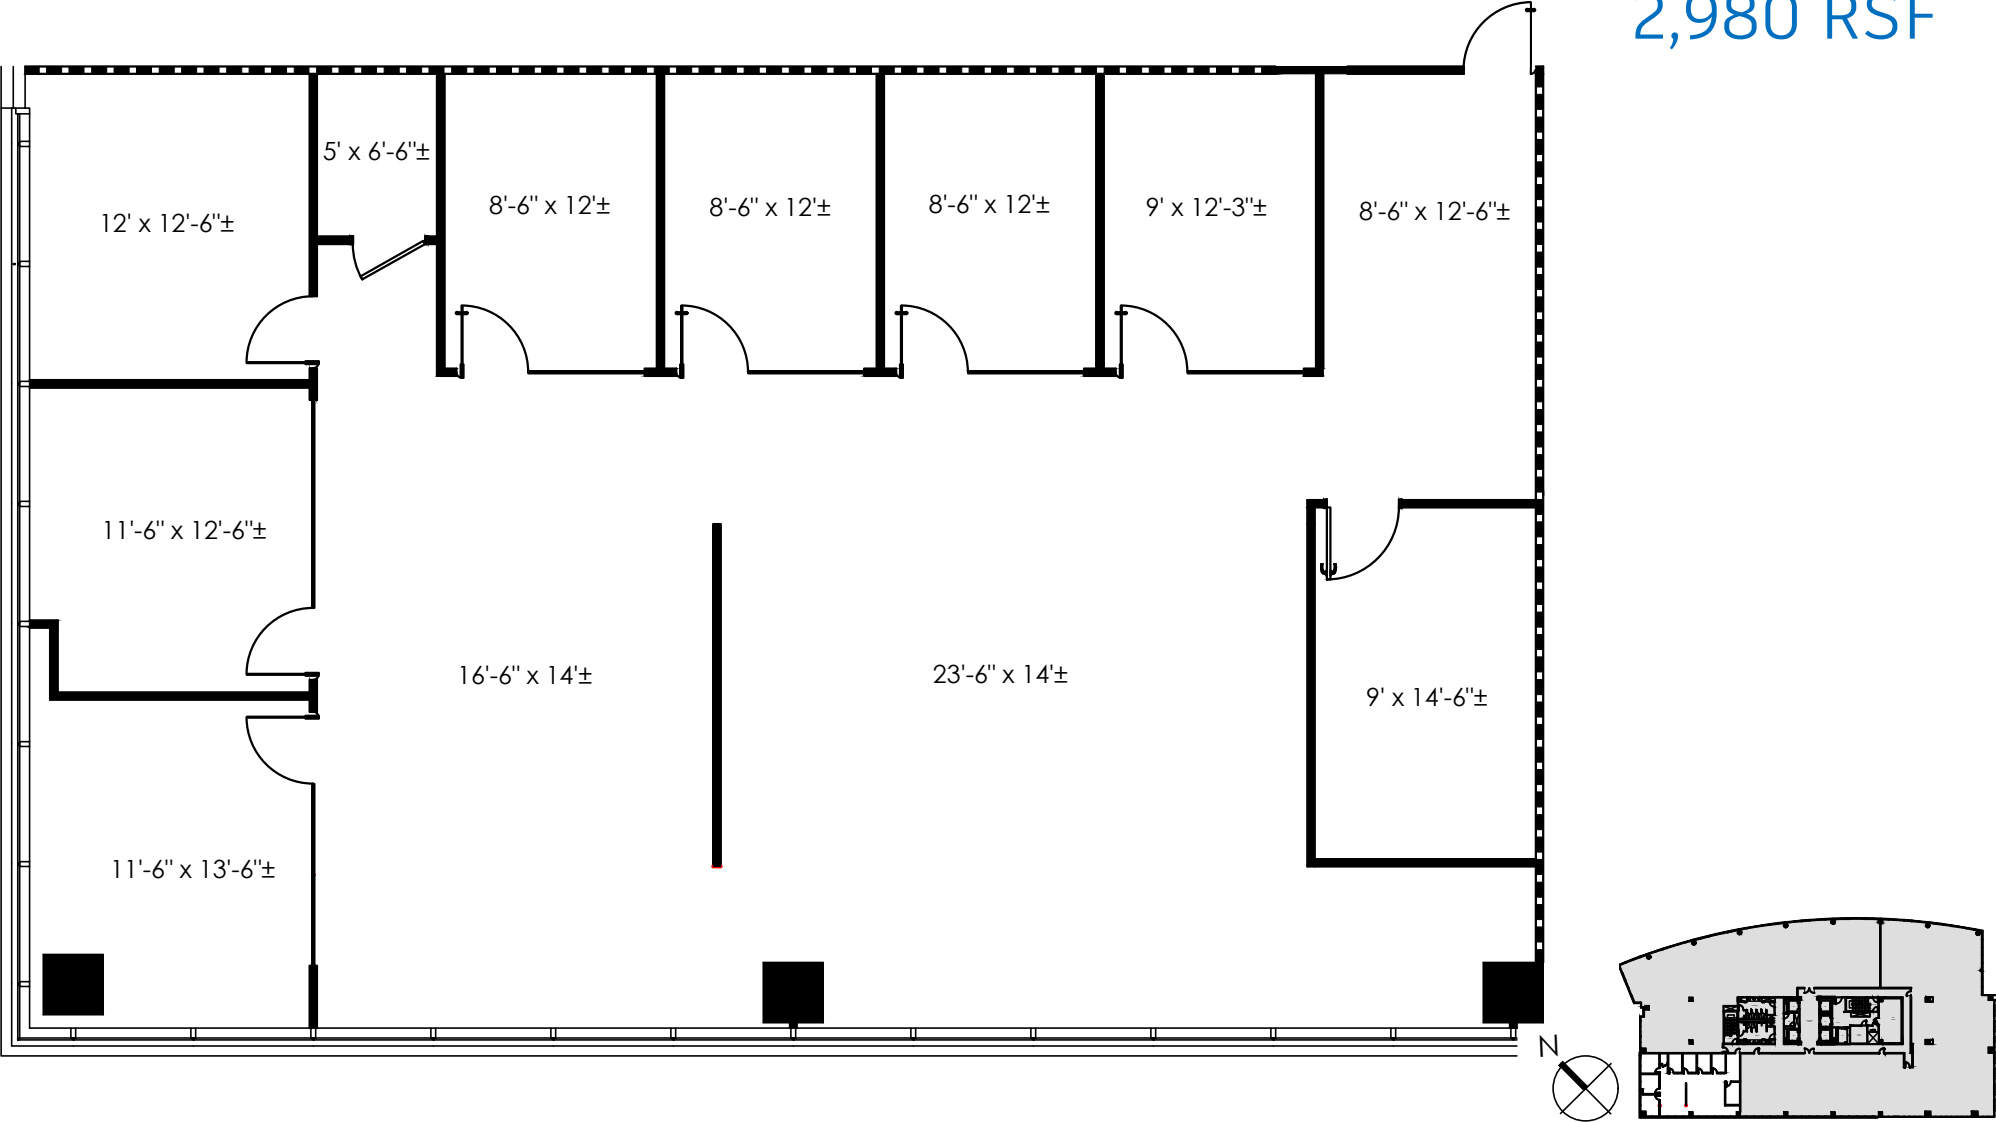

GranitePark5

SUITE 770

2,980 RSF

5830 GRANITE PARKWAY
PLANO, TX 75024
GRANITEPARK5.COM

Granite
www.graniteprop.com