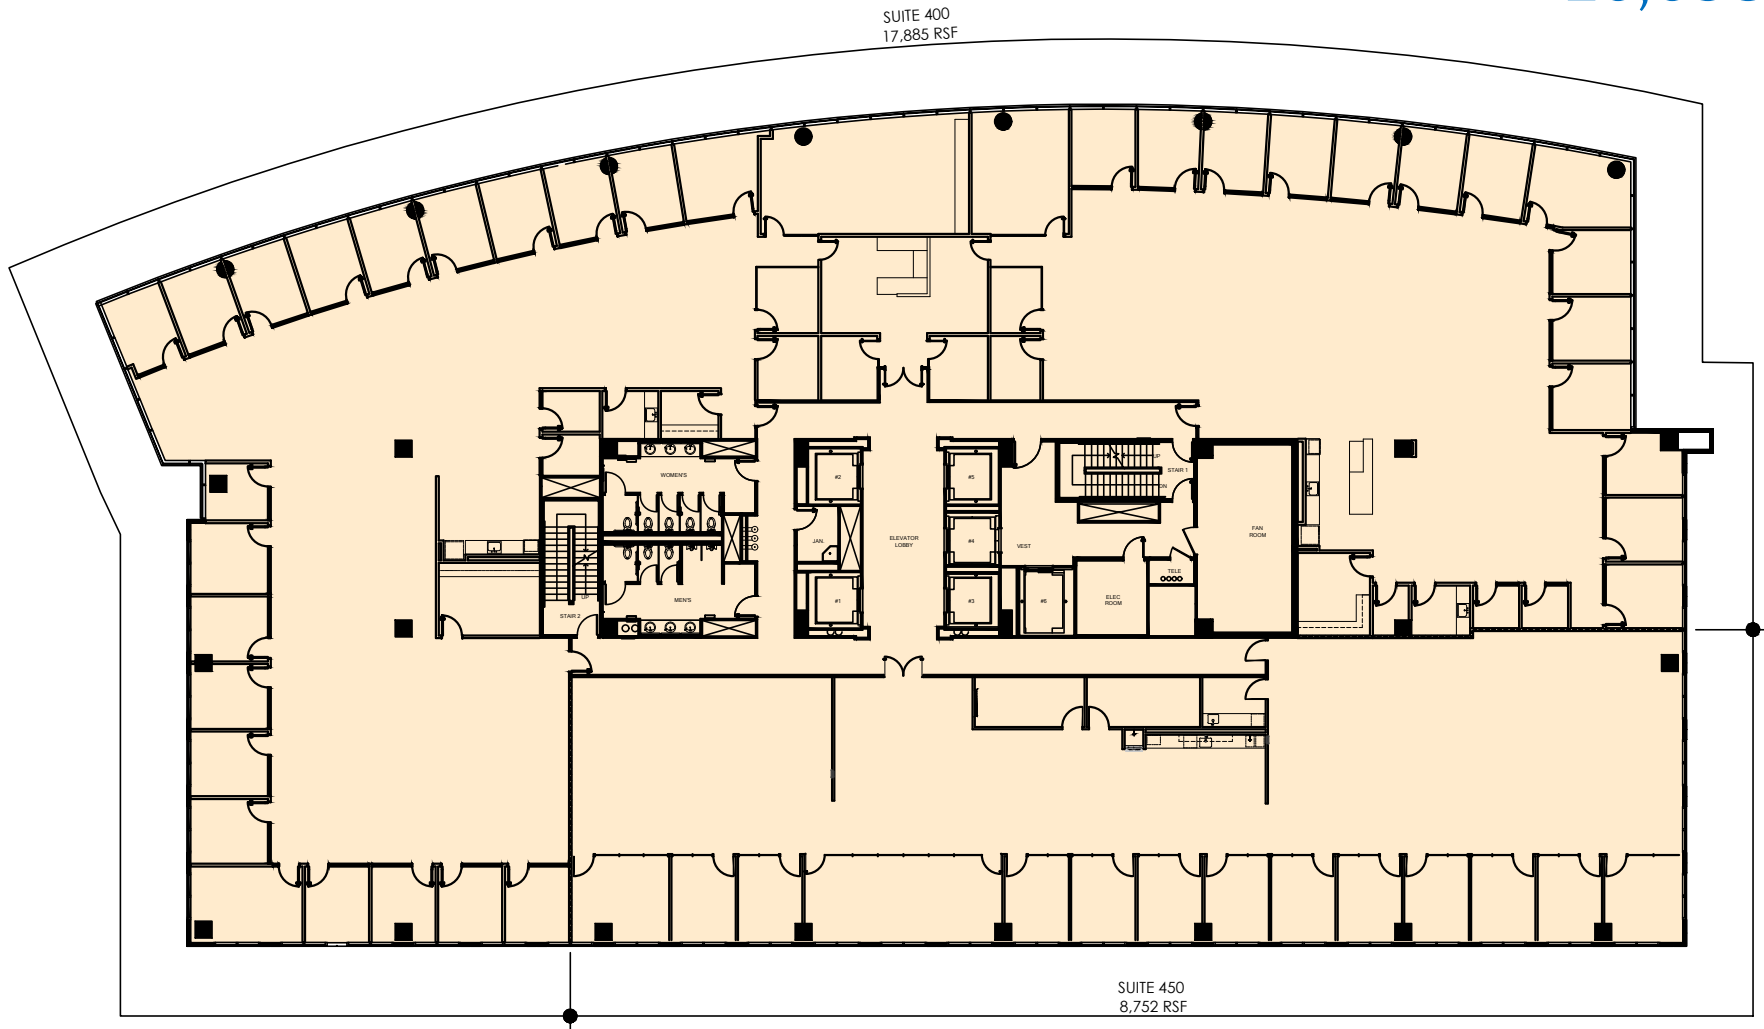

GranitePark5

VIRTUAL TOUR

4TH FLOOR

26,638 RSF

SUITE 400
17,885 RSF

SUITE 450
8,752 RSF

5830 GRANITE PARKWAY
PLANO, TX 75024
GRANITEPARK5.COM

Granite
www.graniteprop.com