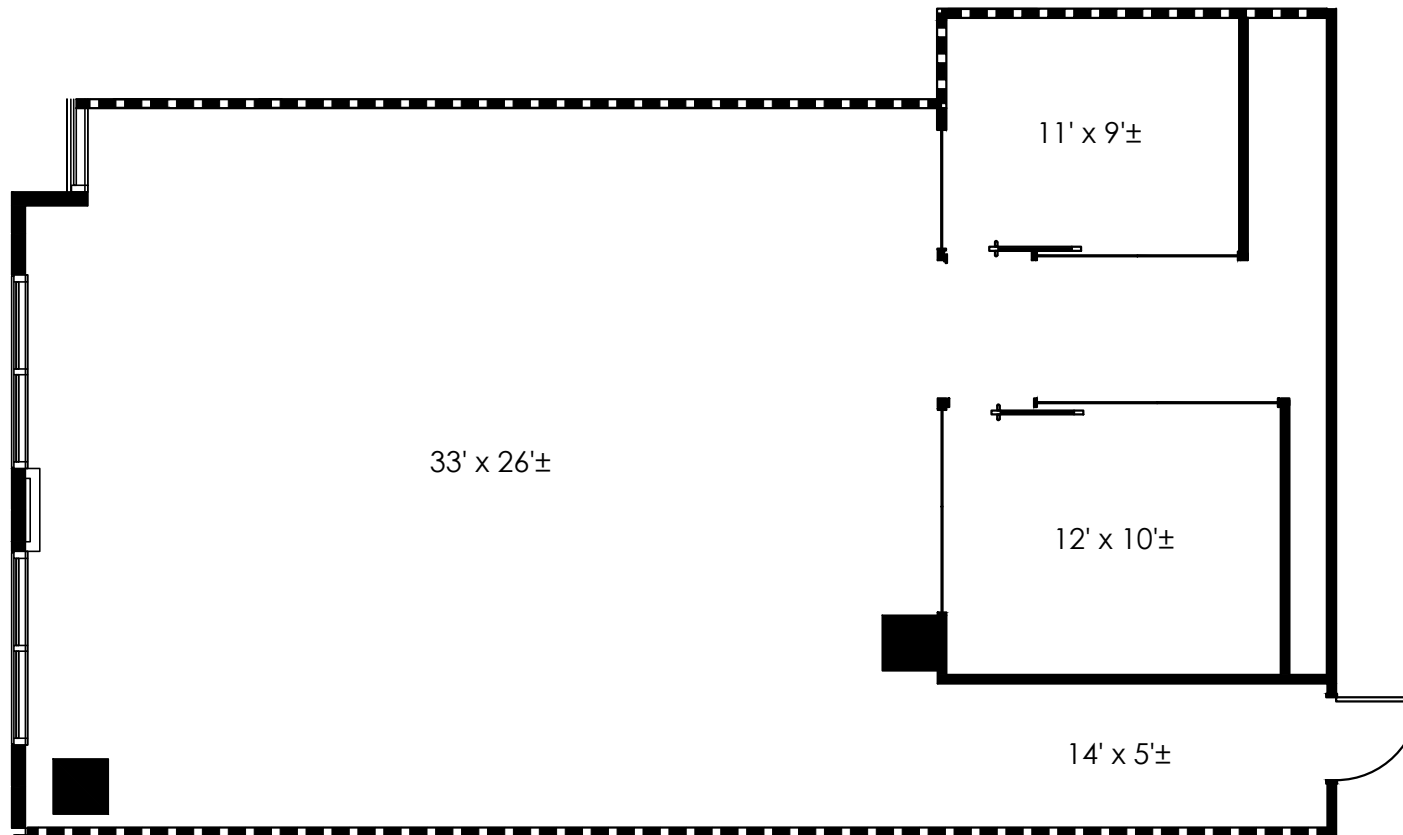

## SUITE 1225

1,518 RSF

5830 GRANITE PARKWAY  
PLANO, TX 75024  
GRANITEPARK5.COM

**Granite**  
www.graniteprop.com