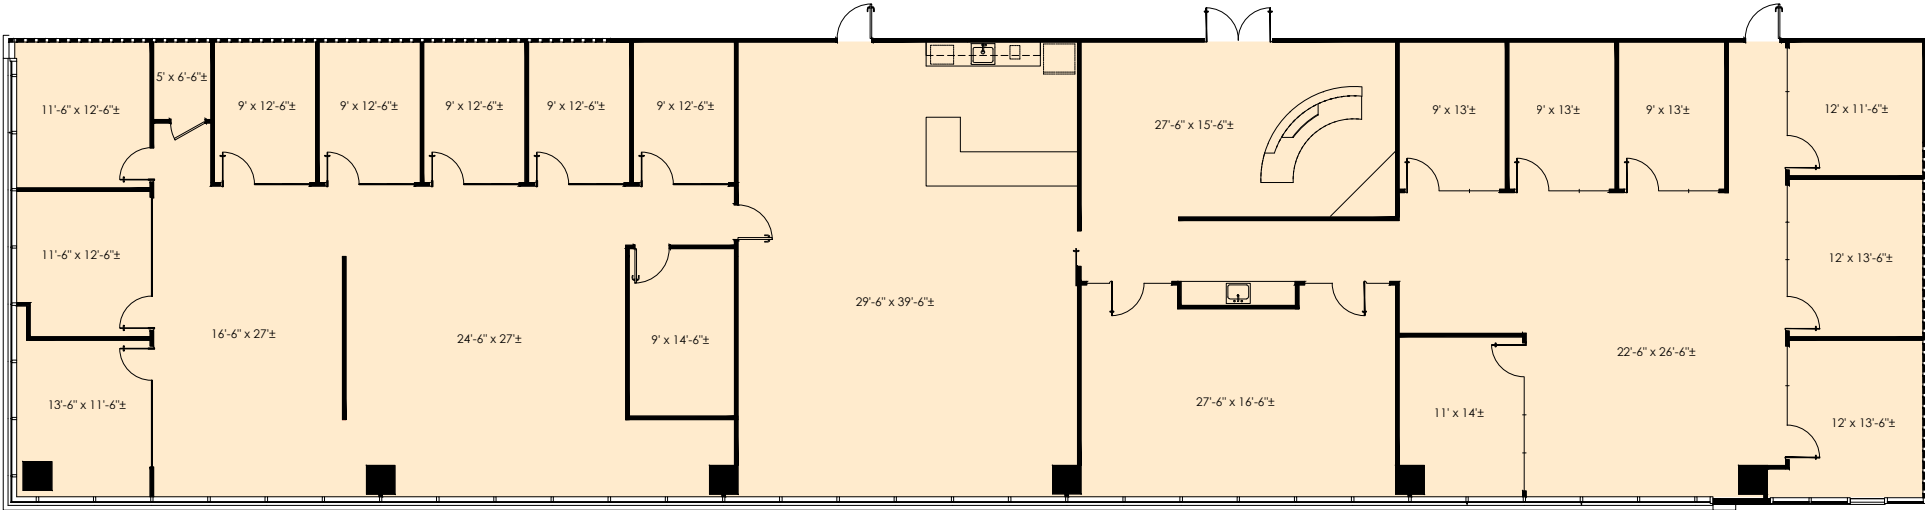

GranitePark5

VIRTUAL TOUR

SUITE 700

7,975 RSF

5830 GRANITE PARKWAY
PLANO, TX 75024
GRANITEPARK5.COM

Granite
www.graniteprop.com