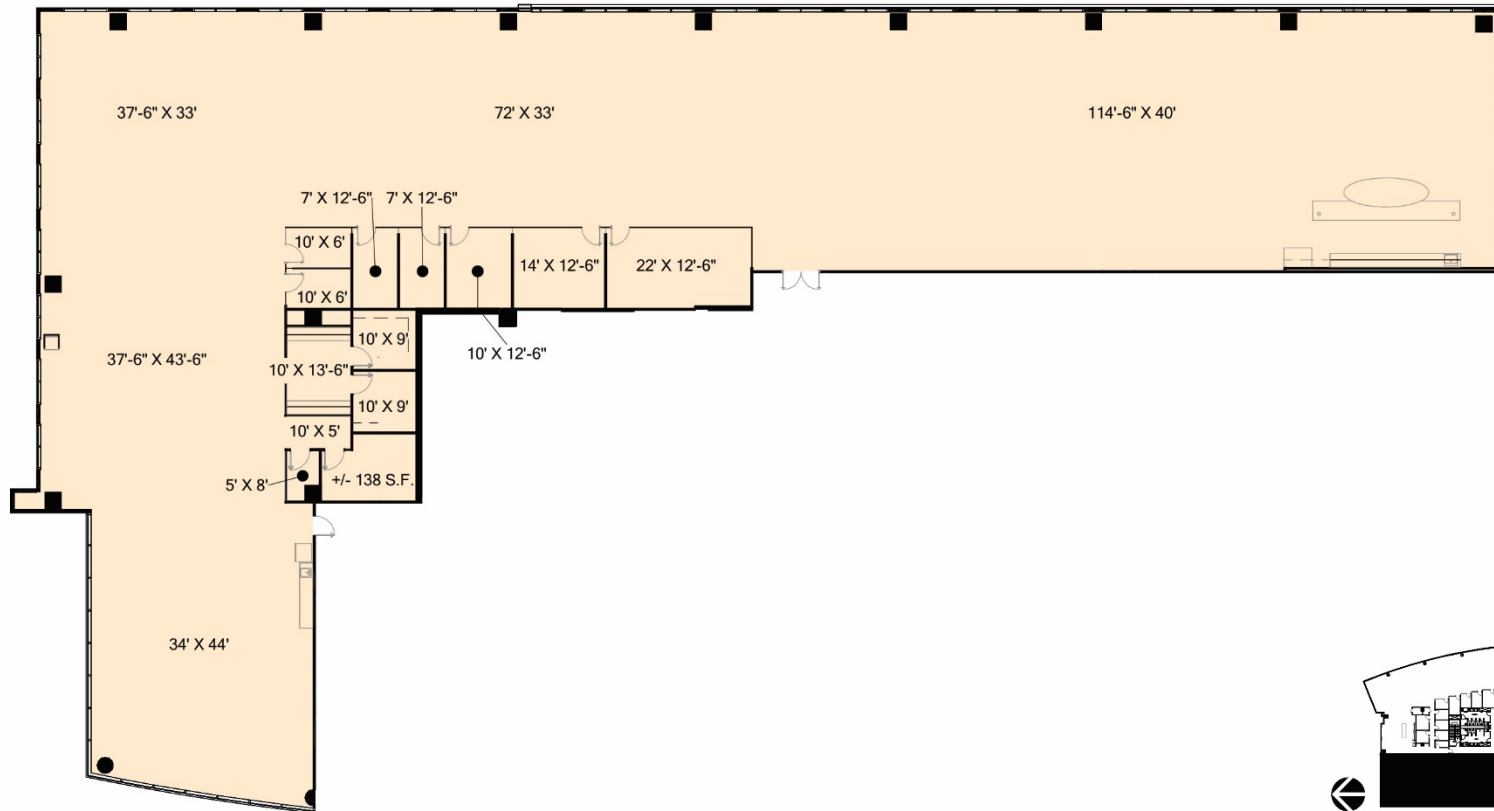

GranitePark5

SUITE 900
15,278 RSF

BUILDING VIRTUAL TOUR

5830 GRANITE PARKWAY
PLANO, TX 75024
GRANITEPARK5.COM

Granite
www.graniteprop.com