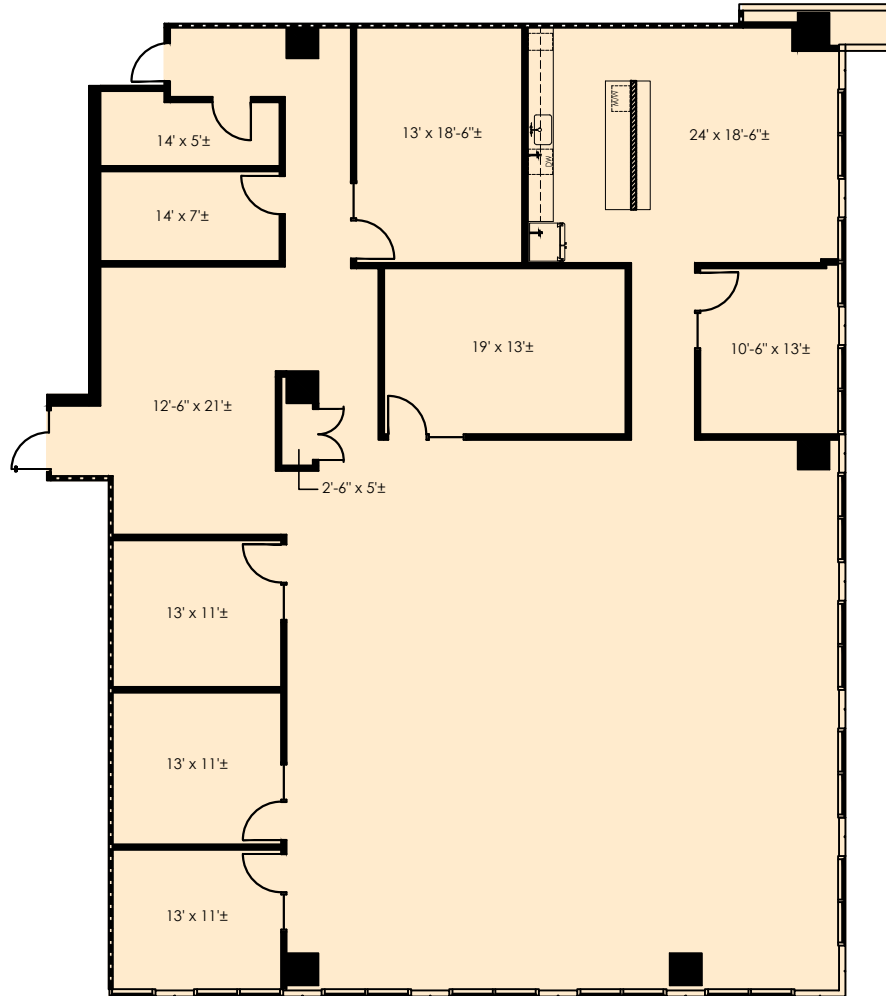

## SUITE 870

5,457 RSF

5830 GRANITE PARKWAY  
PLANO, TX 75024  
GRANITEPARK5.COM

**Granite**  
www.graniteprop.com