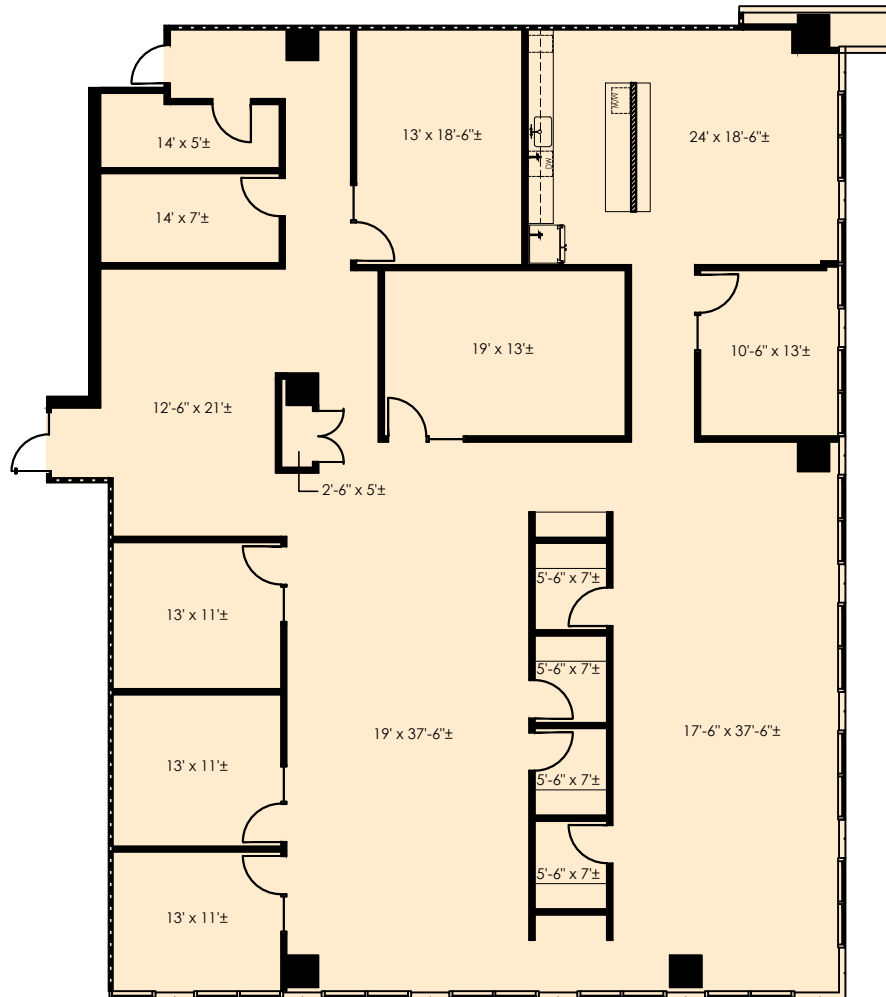

GranitePark5

VIRTUAL TOUR

SUITE 870

5,457 RSF

5830 GRANITE PARKWAY
PLANO, TX 75024
GRANITEPARK5.COM

Granite
www.graniteprop.com