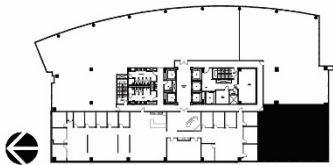

GranitePark5

SUITE 770
3,426 RSF

[CLICK HERE FOR VIRTUAL TOUR](#)

5830 GRANITE PARKWAY
PLANO, TX 75024
GRANITEPARK5.COM

Granite
www.graniteprop.com