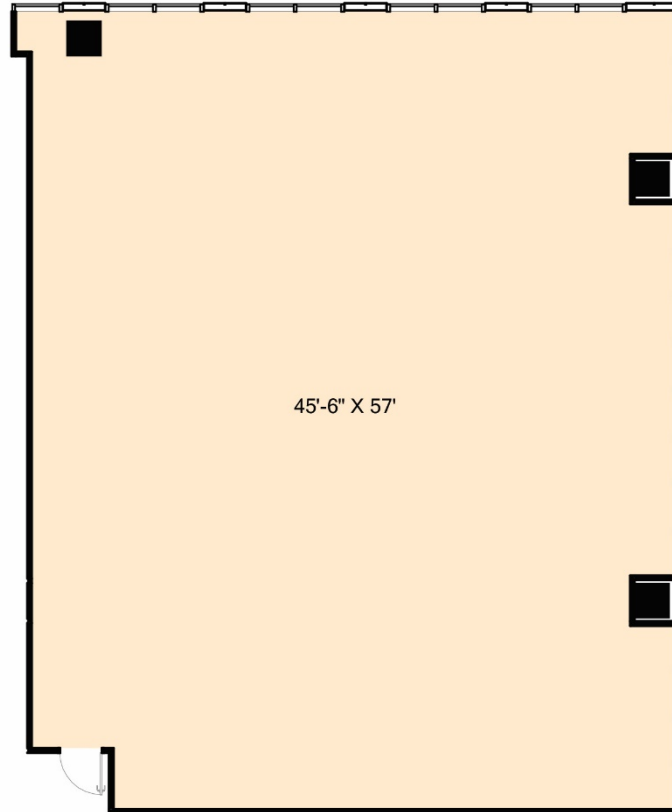

GranitePark5

SUITE 770
3,426 RSF

[CLICK HERE FOR VIRTUAL TOUR](#)

5830 GRANITE PARKWAY
PLANO, TX 75024
GRANITEPARK5.COM

Granite
www.graniteprop.com